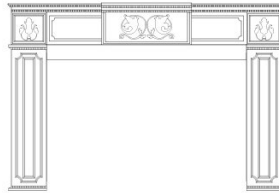

Fronts and Surrounds