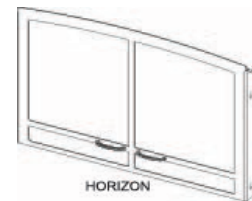

HORIZON

Fronts (Req Surround)

Model	Description	Wt	List
DVF20HBL	Front, Black, Lancaster	17	$ 349.00
DFD20DBL	Doors, Black, Transom (non-operable)	14	$ 425.00
DFD20HBL	Front, Horizon (non-operable doors), Black	14	$ 425.00
DVF20HBZ	Front, Bronze, Lancaster	17	$ 375.00

See images in back of section