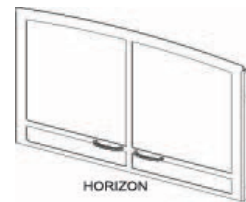

HORIZON

Fronts (Req Surround)

Model	Description	Wt	List
DFD28DBL	Doors, Black, Transom (non-operable)	16	$ 499.00
DFD28HBL	Front, Horizon (non-operable doors), Black	16	$ 499.00
DVF28HBL	Front, Black, Lancaster	17	$ 405.00
DVF28HBZ	Front, Bronze, Lancaster	17	$ 405.00