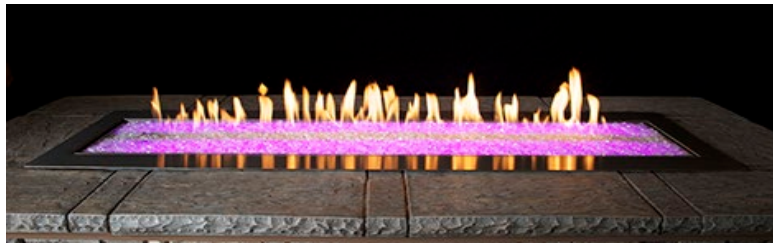

For outdoor installation
 Available with Pre-Programmed-Color
 LED Lighting beneath burner
 Opening 13 11/16 x 46 7/8
 See manual before framing

Includes:

- Manual Electronic Ignition with AA Battery
- 3-Stage Manually Variable Flame