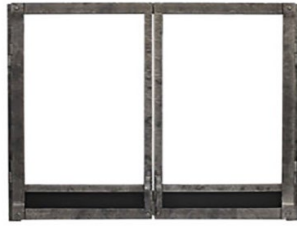

Forged Iron Frame with Operable Doors

Rectangle Decorative Front
(Avail in Bronze or Nickel)

Doors with Frame

Front/Doors fit over the Barrier Screen included with the DVCX Fireplace.

Model	Description	Wt	List
DDF42CPD	Forged Iron Doors & Frame	45	\$ 2,369.00