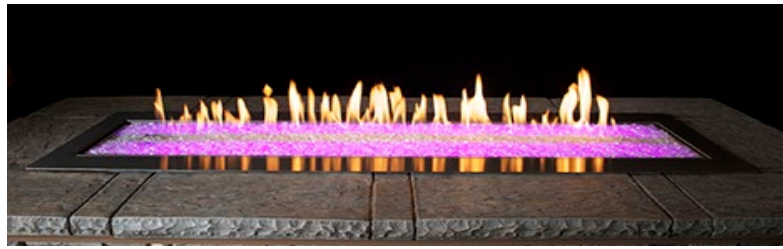

Carol Rose Coastal Collection Outdoor Fire Pit, Linear 60

For outdoor installation
 Available with Pre-Programmed-Color
 LED Lighting beneath burner
 Opening 13 11/16 x 58 7/8
 See manual before framing