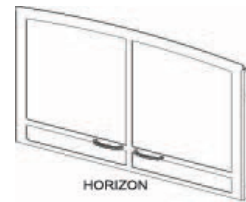

HORIZON

Fronts (Req Surround)

Model	Description	Wt	List
DVF26HBL	Front, Black, Lancaster	17	$ 375.00
DFD26DBL	Doors, Black, Transom (non-operable)	15	$ 469.00
DFD26HBL	Front, Horizon (non-operable doors), Black	15	$ 469.00
DVF26HBZ	Front, Bronze, Lancaster	17	$ 395.00